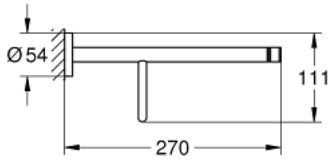

### PRODUCT DESCRIPTION

- Typ: cool sunrise
- material: metal
- 604 mm (drilling length 550 mm)
- concealed fastening
- GROHE LongLife finish
- suitable for screwing (including screws and dowels)