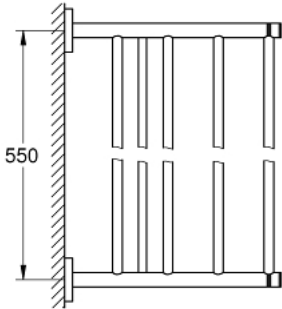

### PRODUCT DESCRIPTION

- Typ: cool sunrise
- material: metal
- 604 mm (drilling length 550 mm)
- concealed fastening
- GROHE LongLife finish
- suitable for screwing (including screws and dowels)