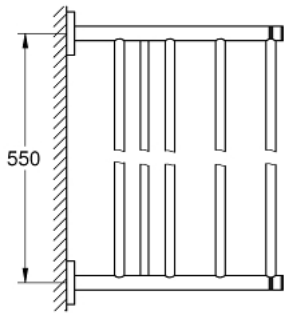

40 800 GN1 ESSENTIALS MULTI BATH TOWEL RACK

PRODUCT DESCRIPTION

- Colour: brushed cool sunrise
- material: metal
- 604 mm (drilling length 550 mm)
- concealed fastening
- GROHE LongLife finish
- suitable for screwing (including screws and dowels)