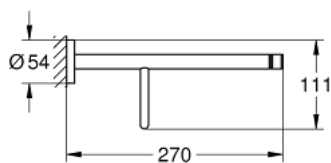

40 800 GN1 ESSENTIALS MULTI BATH TOWEL RACK

PRODUCT DESCRIPTION

- Tyc: brushed cool sunrise
- material: metal
- 604 mm (drilling length 550 mm)
- concealed fastening
- GROHE LongLife finish
- suitable for screwing (including screws and dowels)