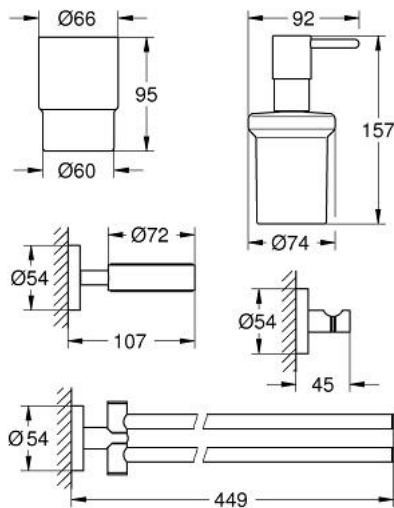

40 846 001 ESSENTIALS MASTER BATHROOM ACCESSORIES SET 4-IN-1

PRODUCT DESCRIPTION

- Colour: chrome
- material: metal
- consisting of:
 - soap dispenser with holder (40 448 001)
 - crystal glass with holder (40 447 001)
 - double towel bar (40 371 001), suitable for screwing only (including screws and dowels)
 - robe hook (40 364 001)
 - concealed fastening
 - GROHE LongLife finish
 - suitable for screwing (including screws and dowels) or gluing (glue 40 915 000 sold separately)