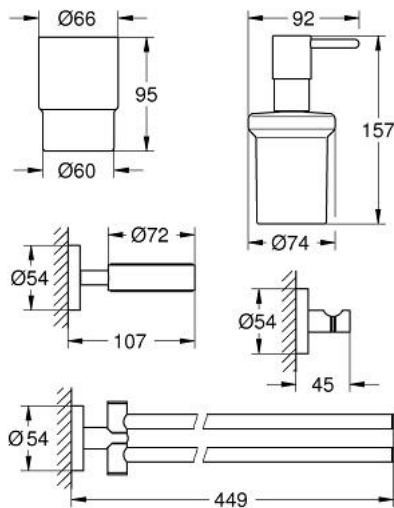

40 846 001 ESSENTIALS MASTER BATHROOM ACCESSORIES SET 4-IN-1

PRODUCT DESCRIPTION

- Tyc: Chrome
- material: metal
- consisting of:
 - soap dispenser with holder (40 448 001)
 - crystal glass with holder (40 447 001)
 - double towel bar (40 371 001), suitable for screwing only (including screws and dowels)
 - robe hook (40 364 001)
 - concealed fastening
 - GROHE LongLife finish
 - suitable for screwing (including screws and dowels) or gluing (glue 40 915 000 sold separately)