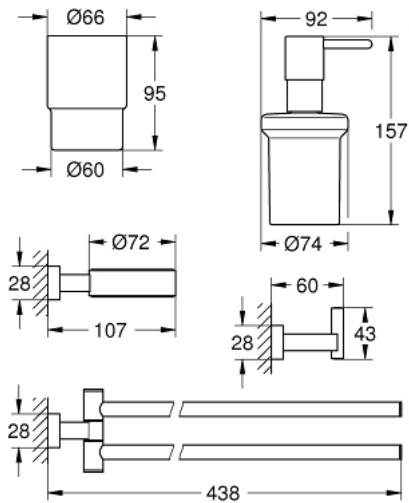

## 40 847 001 ESSENTIALS CUBE 4-IN-1 BATHROOM ACCESSORIES SET

### PRODUCT DESCRIPTION

- Colour: chrome
- material: glass / metal
- consisting of:
  - soap dispenser with holder (40 756 001)
  - crystal glass with holder (40 755 001)
  - double towel bar (40 624 001)
  - robe hook (40 511 001)
- concealed fastening
- GROHE LongLife finish