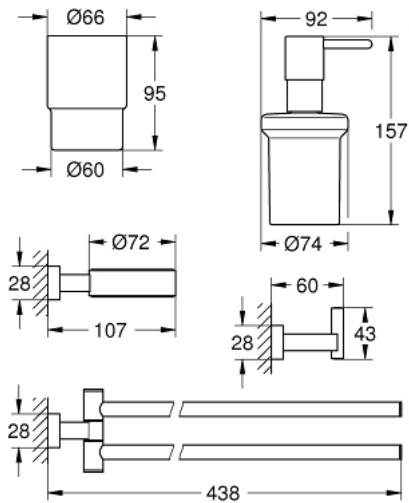

40 847 001 ESSENTIALS CUBE BATHROOM ACCESSORIES SET 4-IN-1

PRODUCT DESCRIPTION

- Tyc: Chrome
- material: glass / metal
- consisting of:
 - soap dispenser with holder (40 756 001)
 - crystal glass with holder (40 755 001)
 - double towel bar (40 624 001)
 - robe hook (40 511 001)
 - concealed fastening
 - GROHE LongLife finish