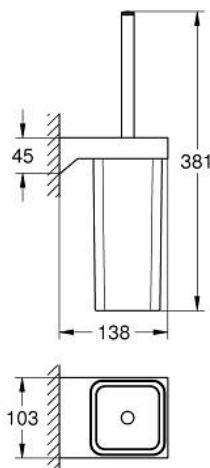

40 857 000 SELECTION CUBE TOILET BRUSH SET

PRODUCT DESCRIPTION

- Colour: chrome
- material: glass / metal
- wall mounted
- concealed fastening
- GROHE LongLife finish

40 857 000 SELECTION CUBE TOILET BRUSH SET

SPARE PARTS

- 1: Spare brush (Spare part-nr. 40868000)
- 1.1: Spare brush head (Spare part-nr. 40870000)
- 2: Spare glass for toilet brush set (Spare part-nr. 40867000)