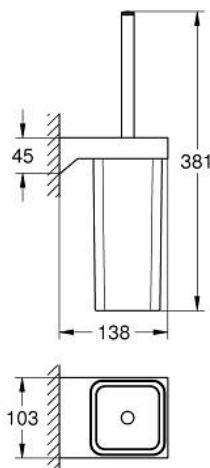

40 857 000 SELECTION CUBE TOILET BRUSH SET

PRODUCT DESCRIPTION

- Tyc: Chrome
- material: glass / metal
- wall mounted
- concealed fastening
- GROHE LongLife finish

40 857 000 SELECTION CUBE TOILET BRUSH SET

SPARE PARTS

- 1: Spare brush (Spare part-nr. 40868000)
- 1.1: Spare brush head (Spare part-nr. 40870000)
- 2: Spare glass for toilet brush set (Spare part-nr. 40867000)