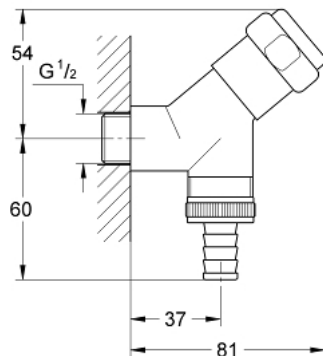

41 010 000 **ORIGINAL WAS® CONNECTING VALVE 1/2"**

PRODUCT DESCRIPTION

- Colour: chrome
- wall mounted
- grease chamber headpart 1/2" for closable hose connection
- non-return valve type EB
- protected against backflow
- GROHE LongLife finish

41 010 000 ORIGINAL WAS® CONNECTING VALVE 1/2"

SPARE PARTS

1: Headpart 1/2" (Spare part-nr. 41818000)

1.1: Snap insert (Spare part-nr. 4184200M)

2: Pipe-ventilating valve 3/4" (Spare part-nr. 41239000)*

3: Handle (Spare part-nr. 41000000)*