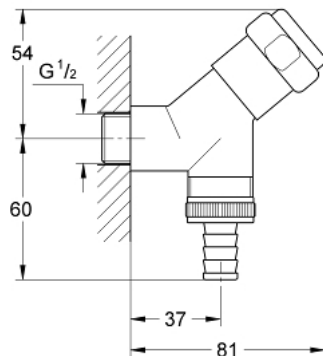

41 010 000 **ORIGINAL WAS® CONNECTING VALVE 1/2"**

PRODUCT DESCRIPTION

- Tyc: Chrome
- wall mounted
- grease chamber headpart 1/2" for closable hose connection
- non-return valve type EB
- protected against backflow
- GROHE LongLife finish

41 010 000 ORIGINAL WAS® CONNECTING VALVE 1/2"

SPARE PARTS

1: Headpart 1/2" (Spare part-nr. 41818000)

1.1: Snap insert (Spare part-nr. 4184200M)

2: Pipe-ventilating valve 3/4" (Spare part-nr. 41239000)*

3: Handle (Spare part-nr. 41000000)*