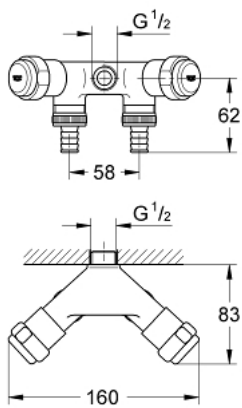

41 020 000 **ORIGINAL WAS® DOUBLE VALVE "SIMPLE" 1/2"**

PRODUCT DESCRIPTION

- Colour: chrome
- wall mounted
- grease chamber headpart 1/2" for closable hose connection
- non-return valve type EB
- female thread 1/2"
- protected against backflow
- GROHE LongLife finish
- for combination with pipe ventilating valve type HB 41 239 000

41 020 000 ORIGINAL WAS® DOUBLE VALVE "SIMPLE" 1/2"

SPARE PARTS

- 1: Headpart 1/2" (Spare part-nr. 41818000)
- 1.1: Snap insert (Spare part-nr. 4184200M)
- 2: Pipe-ventilating valve 3/4" (Spare part-nr. 41239000)*
- 3: Cap 3/4" (Spare part-nr. 41826000)*
- 4: Handle (Spare part-nr. 41000000)*
- * Optional accessories