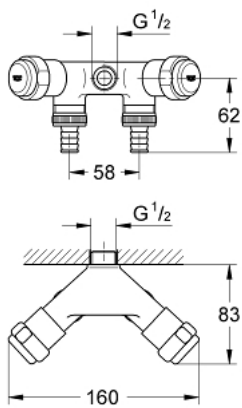

41 020 000 **ORIGINAL WAS® DOUBLE VALVE "SIMPLE" 1/2"**

**PRODUCT DESCRIPTION**

- Tyc: Chrome
- wall mounted
- grease chamber headpart 1/2" for closable hose connection
- non-return valve type EB
- female thread 1/2"
- protected against backflow
- GROHE LongLife finish
- for combination with pipe ventilating valve type HB 41 239 000

## 41 020 000 ORIGINAL WAS® DOUBLE VALVE "SIMPLE" 1/2"

### SPARE PARTS

- 1: Headpart 1/2" (Spare part-nr. 41818000)
- 1.1: Snap insert (Spare part-nr. 4184200M)
- 2: Pipe-ventilating valve 3/4" (Spare part-nr. 41239000)\*
- 3: Cap 3/4" (Spare part-nr. 41826000)\*
- 4: Handle (Spare part-nr. 41000000)\*
- \* Optional accessories