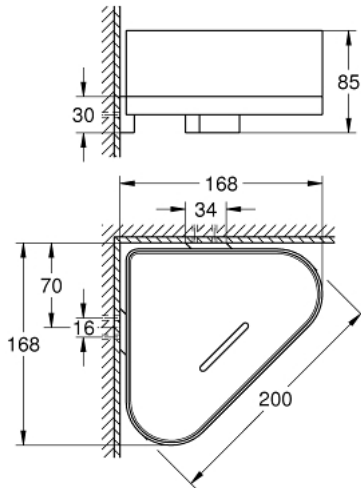

41 038 000 SELECTION CORNER SHOWER TRAY WITH HOLDER

PRODUCT DESCRIPTION

- Colour: chrome
- material: metal/plastic
- concealed fastening
- GROHE LongLife finish

41 038 000 SELECTION CORNER SHOWER TRAY WITH HOLDER

SPARE PARTS

1: Spare shower dish (Spare part-nr. 40994000)