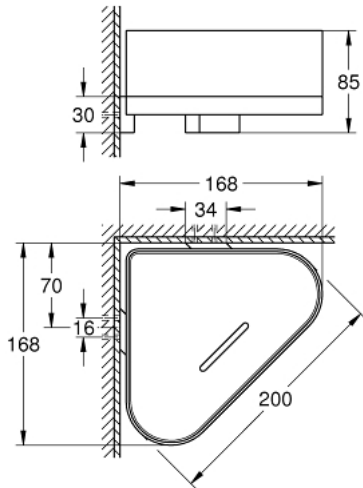

41 038 AL0 SELECTION CORNER SHOWER TRAY WITH HOLDER

PRODUCT DESCRIPTION

- Colour: brushed hard graphite
- material: metal/plastic
- concealed fastening
- GROHE LongLife finish

41 038 AL0 SELECTION CORNER SHOWER TRAY WITH HOLDER

SPARE PARTS

1: Spare shower dish (Spare part-nr. 40994000)