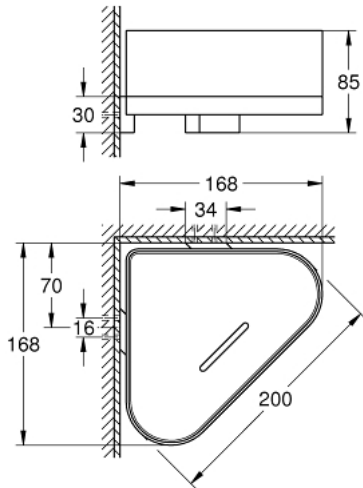

41 038 AL0 SELECTION CORNER SHOWER TRAY WITH HOLDER

PRODUCT DESCRIPTION

- Tyc: brushed hard graphite
- material: metal/plastic
- concealed fastening
- GROHE LongLife finish

41 038 AL0 SELECTION CORNER SHOWER TRAY WITH HOLDER

SPARE PARTS

1: Spare shower dish (Spare part-nr. 40994000)