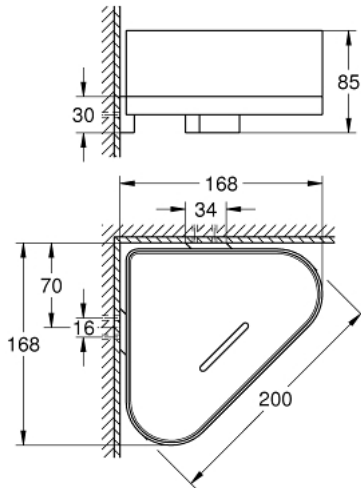

41 038 DC0 SELECTION CORNER SHOWER TRAY WITH HOLDER

PRODUCT DESCRIPTION

- Colour: supersteel
- material: metal/plastic
- concealed fastening
- GROHE LongLife finish

41 038 DC0 **SELECTION CORNER SHOWER TRAY WITH HOLDER**

SPARE PARTS

1: Spare shower dish (Spare part-nr. 40994000)