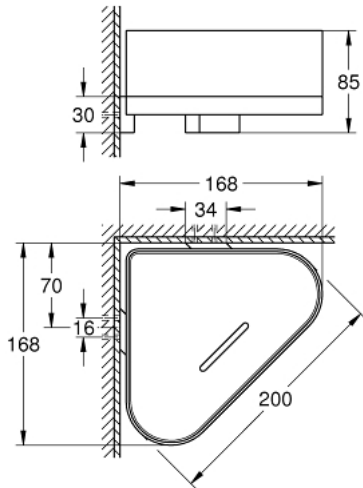

41 038 EN0 SELECTION CORNER SHOWER TRAY WITH HOLDER

PRODUCT DESCRIPTION

- Colour: brushed nickel
- material: metal/plastic
- concealed fastening
- GROHE LongLife finish

41 038 EN0 SELECTION CORNER SHOWER TRAY WITH HOLDER

SPARE PARTS

1: Spare shower dish (Spare part-nr. 40994000)