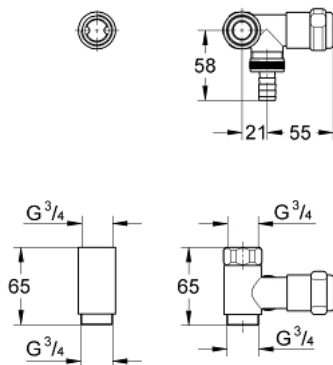

## 41 043 000 ORIGINAL WAS® VALVE "MIXER" 3/4"

### PRODUCT DESCRIPTION

- Colour: chrome
- wall mounted
- for wall mixers 1/2"
- right-hand connection
- grease chamber headpart 1/2" for closable hose connection
- non-return valve type EB
- spacer
- protected against backflow
- GROHE LongLife finish
- for combination with pipe ventilating valve type HB 41 239 000

### SPARE PARTS

1: Headpart 1/2" (Spare part-nr. 41818000)

1.1: Snap insert (Spare part-nr. 4184200M)

2: Pipe-ventilating valve 3/4" (Spare part-nr. 41239000)\*

3: Cap 3/4" (Spare part-nr. 41826000)\*

4: Handle (Spare part-nr. 41000000)\*