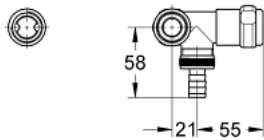

41 043 000 ORIGINAL WAS® VALVE "MIXER" 3/4"

PRODUCT DESCRIPTION

- Tyc: Chrome
- wall mounted
- for wall mixers 1/2"
- right-hand connection
- grease chamber headpart 1/2" for closable hose connection
- non-return valve type EB
- spacer
- protected against backflow
- GROHE LongLife finish
- for combination with pipe ventilating valve type HB 41 239 000

41 043 000 ORIGINAL WAS® VALVE "MIXER" 3/4"

SPARE PARTS

- 1: Headpart 1/2" (Spare part-nr. 41818000)
 - 1.1: Snap insert (Spare part-nr. 4184200M)
 - 2: Pipe-ventilating valve 3/4" (Spare part-nr. 41239000)*
 - 3: Cap 3/4" (Spare part-nr. 41826000)*
 - 4: Handle (Spare part-nr. 41000000)*
- * Optional accessories