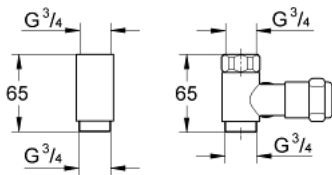

41 043 000 ORIGINAL WAS® VALVE "MIXER" 3/4"

PRODUCT DESCRIPTION

- Tyc: Chrome
- wall mounted
- for wall mixers 1/2"
- right-hand connection
- grease chamber headpart 1/2" for closable hose connection
- non-return valve type EB
- spacer
- protected against backflow
- GROHE LongLife finish
- for combination with pipe ventilating valve type HB 41 239 000

41 043 000 ORIGINAL WAS® VALVE "MIXER" 3/4"

SPARE PARTS

- 1: Headpart 1/2" (Spare part-nr. 41818000)
 - 1.1: Snap insert (Spare part-nr. 4184200M)
 - 2: Pipe-ventilating valve 3/4" (Spare part-nr. 41239000)*
 - 3: Cap 3/4" (Spare part-nr. 41826000)*
 - 4: Handle (Spare part-nr. 41000000)*
- * Optional accessories