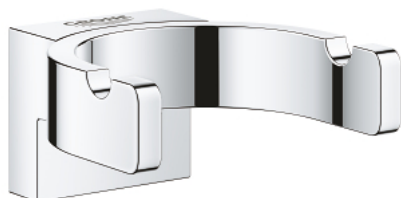

41 049 000 SELECTION DOUBLE ROBE HOOK

PRODUCT DESCRIPTION

- Colour: chrome
- material: metal
- concealed fastening
- GROHE LongLife finish