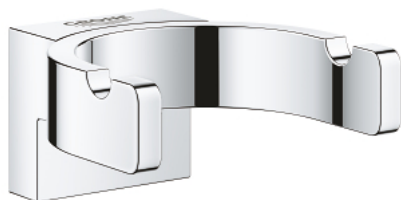

## 41 049 000 SELECTION DOUBLE ROBE HOOK

### PRODUCT DESCRIPTION

- Tyc: Chrome
- material: metal
- concealed fastening
- GROHE LongLife finish