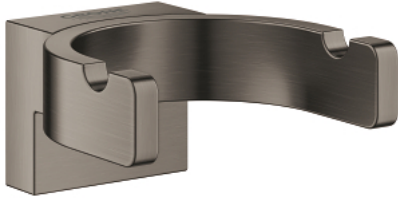

## 41 049 AL0 SELECTION DOUBLE ROBE HOOK

### PRODUCT DESCRIPTION

- Colour: brushed hard graphite
- material: metal
- concealed fastening
- GROHE LongLife finish