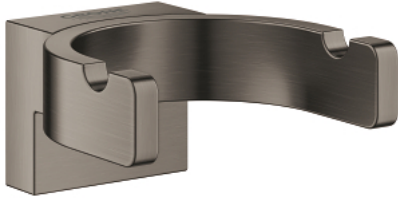

41 049 AL0 SELECTION DOUBLE ROBE HOOK

PRODUCT DESCRIPTION

- Tyc: brushed hard graphite
- material: metal
- concealed fastening
- GROHE LongLife finish