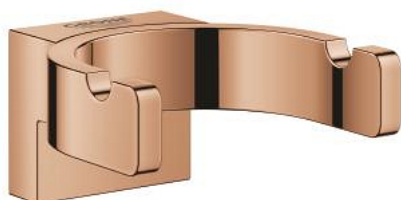

41 049 DA0 SELECTION DOUBLE ROBE HOOK

PRODUCT DESCRIPTION

- Tyc: warm sunset
- material: metal
- concealed fastening
- GROHE LongLife finish