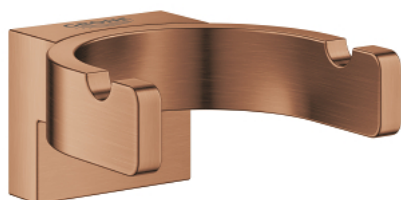

41 049 DL0 SELECTION DOUBLE ROBE HOOK

PRODUCT DESCRIPTION

- Tyc: brushed warm sunset
- material: metal
- concealed fastening
- GROHE LongLife finish