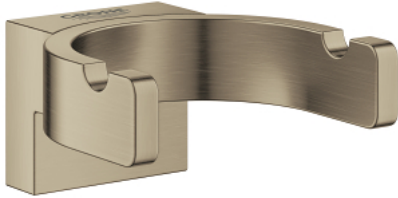

41 049 EN0 SELECTION DOUBLE ROBE HOOK

PRODUCT DESCRIPTION

- Colour: brushed nickel
- material: metal
- concealed fastening
- GROHE LongLife finish