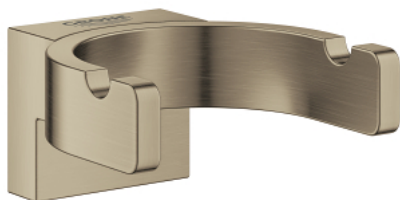

## 41 049 EN0 SELECTION DOUBLE ROBE HOOK

### PRODUCT DESCRIPTION

- Tyc: brushed nickel
- material: metal
- concealed fastening
- GROHE LongLife finish