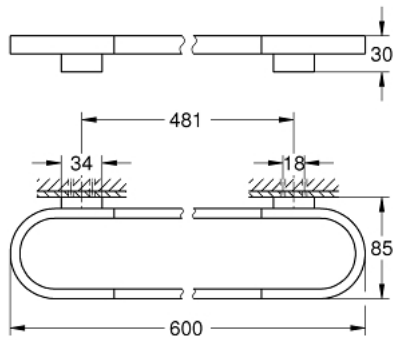

41 056 000 SELECTION TOWEL RAIL

PRODUCT DESCRIPTION

- Colour: chrome
- material: metal
- length 600 mm
- concealed fastening
- for use with glass shelf (41 057)
- GROHE LongLife finish