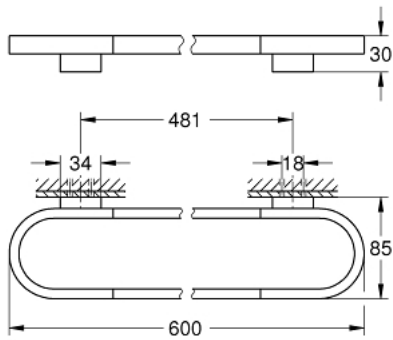

## 41 056 A00 SELECTION TOWEL RAIL

### PRODUCT DESCRIPTION

- Colour: hard graphite
- material: metal
- length 600 mm
- concealed fastening
- for use with glass shelf (41 057)
- GROHE LongLife finish