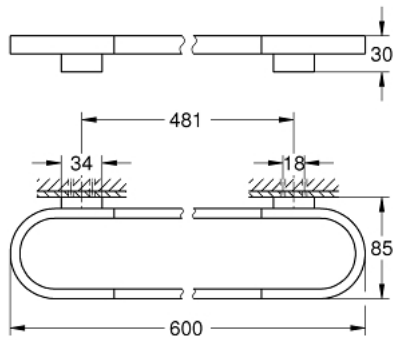

41 056 AL0 SELECTION TOWEL RAIL

PRODUCT DESCRIPTION

- Colour: brushed hard graphite
- material: metal
- length 600 mm
- concealed fastening
- for use with glass shelf (41 057)
- GROHE LongLife finish