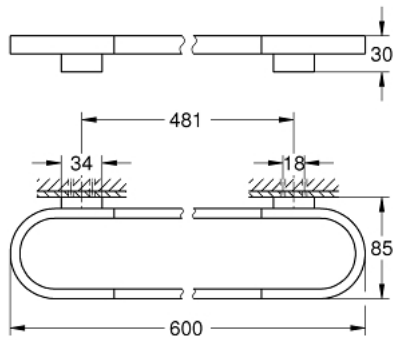

41 056 AL0 SELECTION TOWEL RAIL

PRODUCT DESCRIPTION

- Tyc: brushed hard graphite
- material: metal
- length 600 mm
- concealed fastening
- for use with glass shelf (41 057)
- GROHE LongLife finish