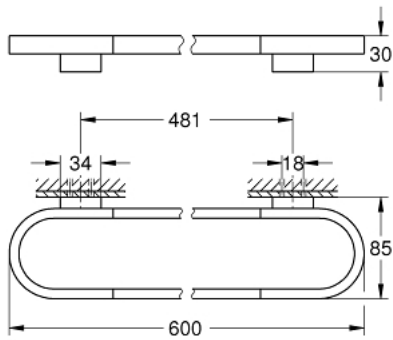

41 056 BE0 **SELECTION TOWEL RAIL**

PRODUCT DESCRIPTION

- Colour: polished nickel
- material: metal
- length 600 mm
- concealed fastening
- for use with glass shelf (41 057)
- GROHE LongLife finish