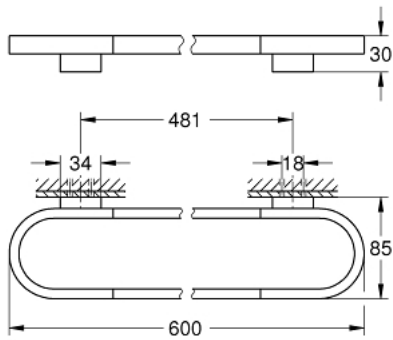

41 056 GL0 **SELECTION TOWEL RAIL**

PRODUCT DESCRIPTION

- Colour: cool sunrise
- material: metal
- length 600 mm
- concealed fastening
- for use with glass shelf (41 057)
- GROHE LongLife finish