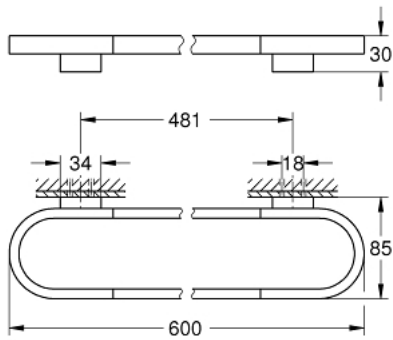

41 056 GN0 SELECTION TOWEL RAIL

PRODUCT DESCRIPTION

- Tyc: brushed cool sunrise
- material: metal
- length 600 mm
- concealed fastening
- for use with glass shelf (41 057)
- GROHE LongLife finish