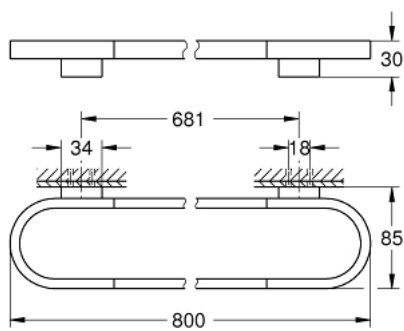

41 058 000 SELECTION TOWEL RAIL

PRODUCT DESCRIPTION

- Colour: chrome
- material: metal
- length 800 mm
- concealed fastening
- GROHE LongLife finish