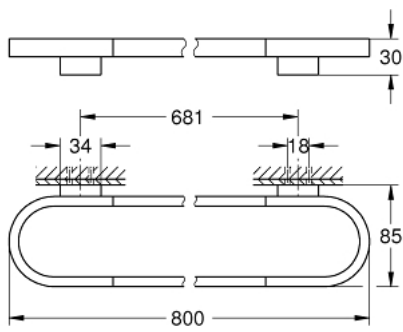

41 058 000 SELECTION TOWEL RAIL

PRODUCT DESCRIPTION

- Tyc: Chrome
- material: metal
- length 800 mm
- concealed fastening
- GROHE LongLife finish