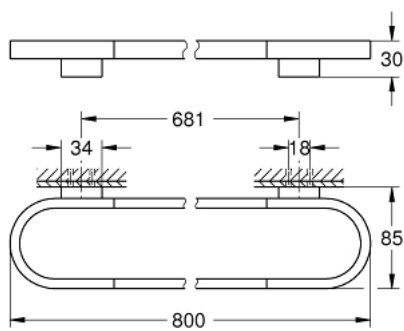

## 41 058 A00 SELECTION TOWEL RAIL

### PRODUCT DESCRIPTION

- Colour: hard graphite
- material: metal
- length 800 mm
- concealed fastening
- GROHE LongLife finish