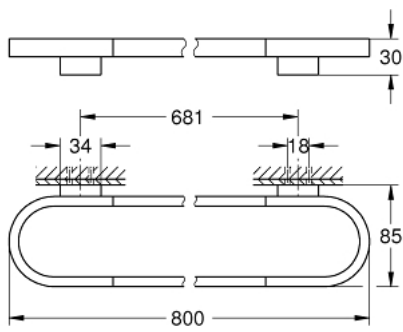

41 058 A00 SELECTION TOWEL RAIL

PRODUCT DESCRIPTION

- Tyc: hard graphite
- material: metal
- length 800 mm
- concealed fastening
- GROHE LongLife finish