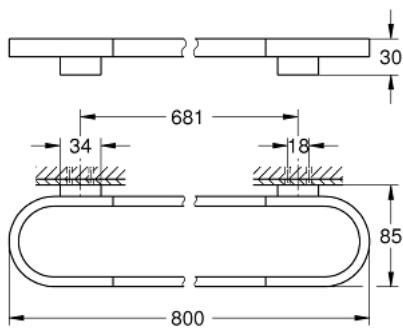

41 058 AL0 SELECTION TOWEL RAIL

PRODUCT DESCRIPTION

- Colour: brushed hard graphite
- material: metal
- length 800 mm
- concealed fastening
- GROHE LongLife finish