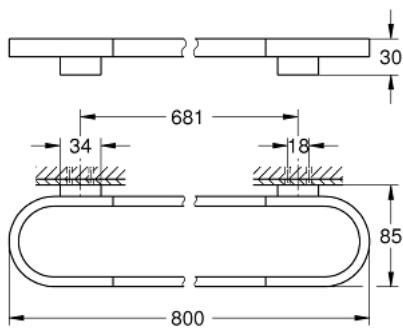

41 058 AL0 SELECTION TOWEL RAIL

PRODUCT DESCRIPTION

- Tyc: brushed hard graphite
- material: metal
- length 800 mm
- concealed fastening
- GROHE LongLife finish