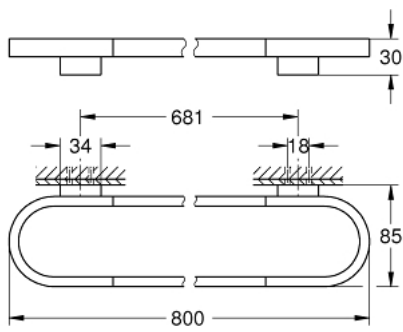

41 058 BE0 **SELECTION TOWEL RAIL**

PRODUCT DESCRIPTION

- Colour: polished nickel
- material: metal
- length 800 mm
- concealed fastening
- GROHE LongLife finish