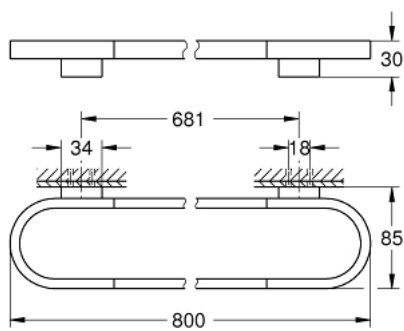

41 058 BE0 **SELECTION TOWEL RAIL**

PRODUCT DESCRIPTION

- Tyc: polished nickel
- material: metal
- length 800 mm
- concealed fastening
- GROHE LongLife finish