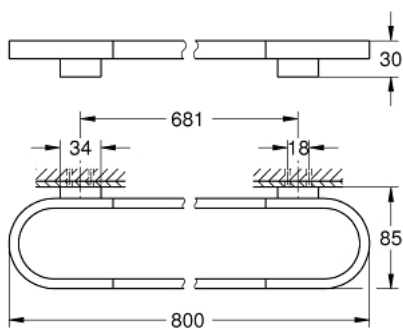

## 41 058 DA0 **SELECTION TOWEL RAIL**

### PRODUCT DESCRIPTION

- Colour: warm sunset
- material: metal
- length 800 mm
- concealed fastening
- GROHE LongLife finish