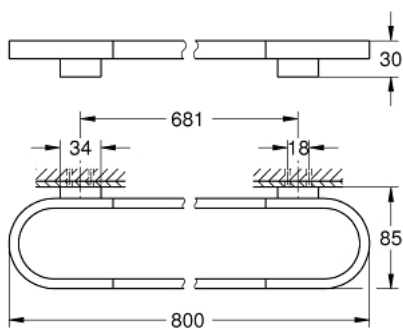

## 41 058 DA0 **SELECTION TOWEL RAIL**

### **PRODUCT DESCRIPTION**

- Tyc: warm sunset
- material: metal
- length 800 mm
- concealed fastening
- GROHE LongLife finish