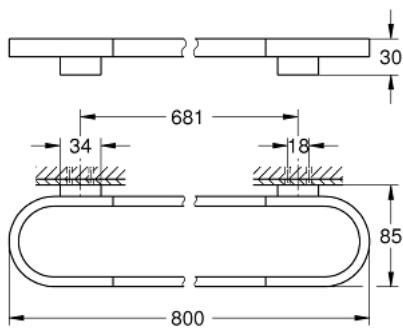

41 058 DC0 **SELECTION TOWEL RAIL**

PRODUCT DESCRIPTION

- Tyc: supersteel
- material: metal
- length 800 mm
- concealed fastening
- GROHE LongLife finish