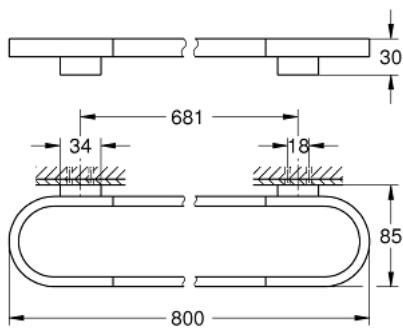

41 058 DL0 **SELECTION TOWEL RAIL**

PRODUCT DESCRIPTION

- Colour: brushed warm sunset
- material: metal
- length 800 mm
- concealed fastening
- GROHE LongLife finish