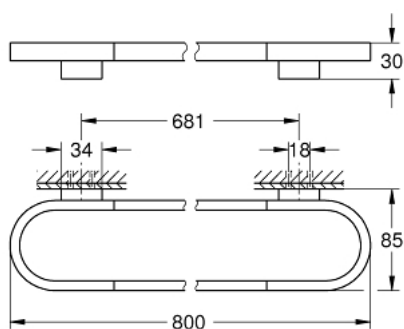

41 058 DL0 **SELECTION TOWEL RAIL**

PRODUCT DESCRIPTION

- Tyc: brushed warm sunset
- material: metal
- length 800 mm
- concealed fastening
- GROHE LongLife finish