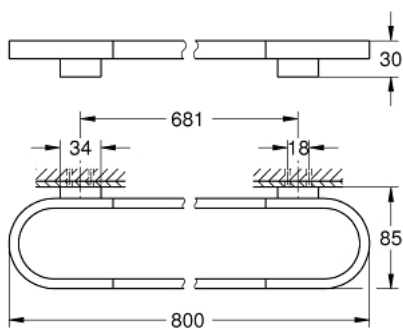

## 41 058 EN0 SELECTION TOWEL RAIL

### PRODUCT DESCRIPTION

- Colour: brushed nickel
- material: metal
- length 800 mm
- concealed fastening
- GROHE LongLife finish