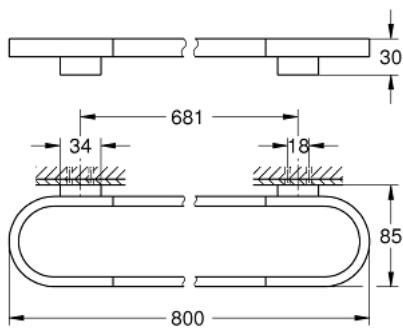

41 058 EN0 SELECTION TOWEL RAIL

PRODUCT DESCRIPTION

- Tyc: brushed nickel
- material: metal
- length 800 mm
- concealed fastening
- GROHE LongLife finish